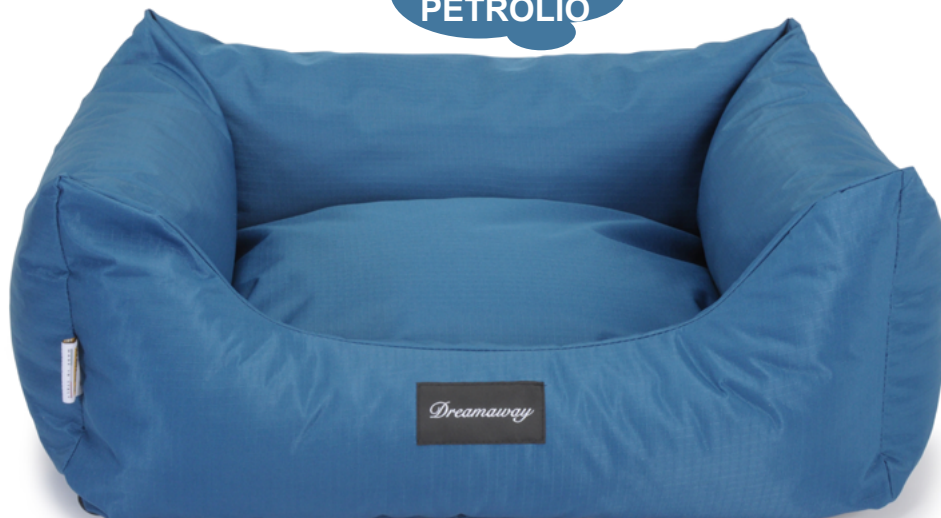

**SFODERABILE
CON ZIP**
Removable cover with zip

HI-TECH

**BLU
PETROLIO**

CP170/N.1 
M - 65x50x20h cm

CP170/N.2 
L - 80x67x22h cm

CP170/N.3 
XL - 100x80x25h cm

CP170/N.4 
XXL - 120x100x28h cm

Dreamaway Boston Mattress